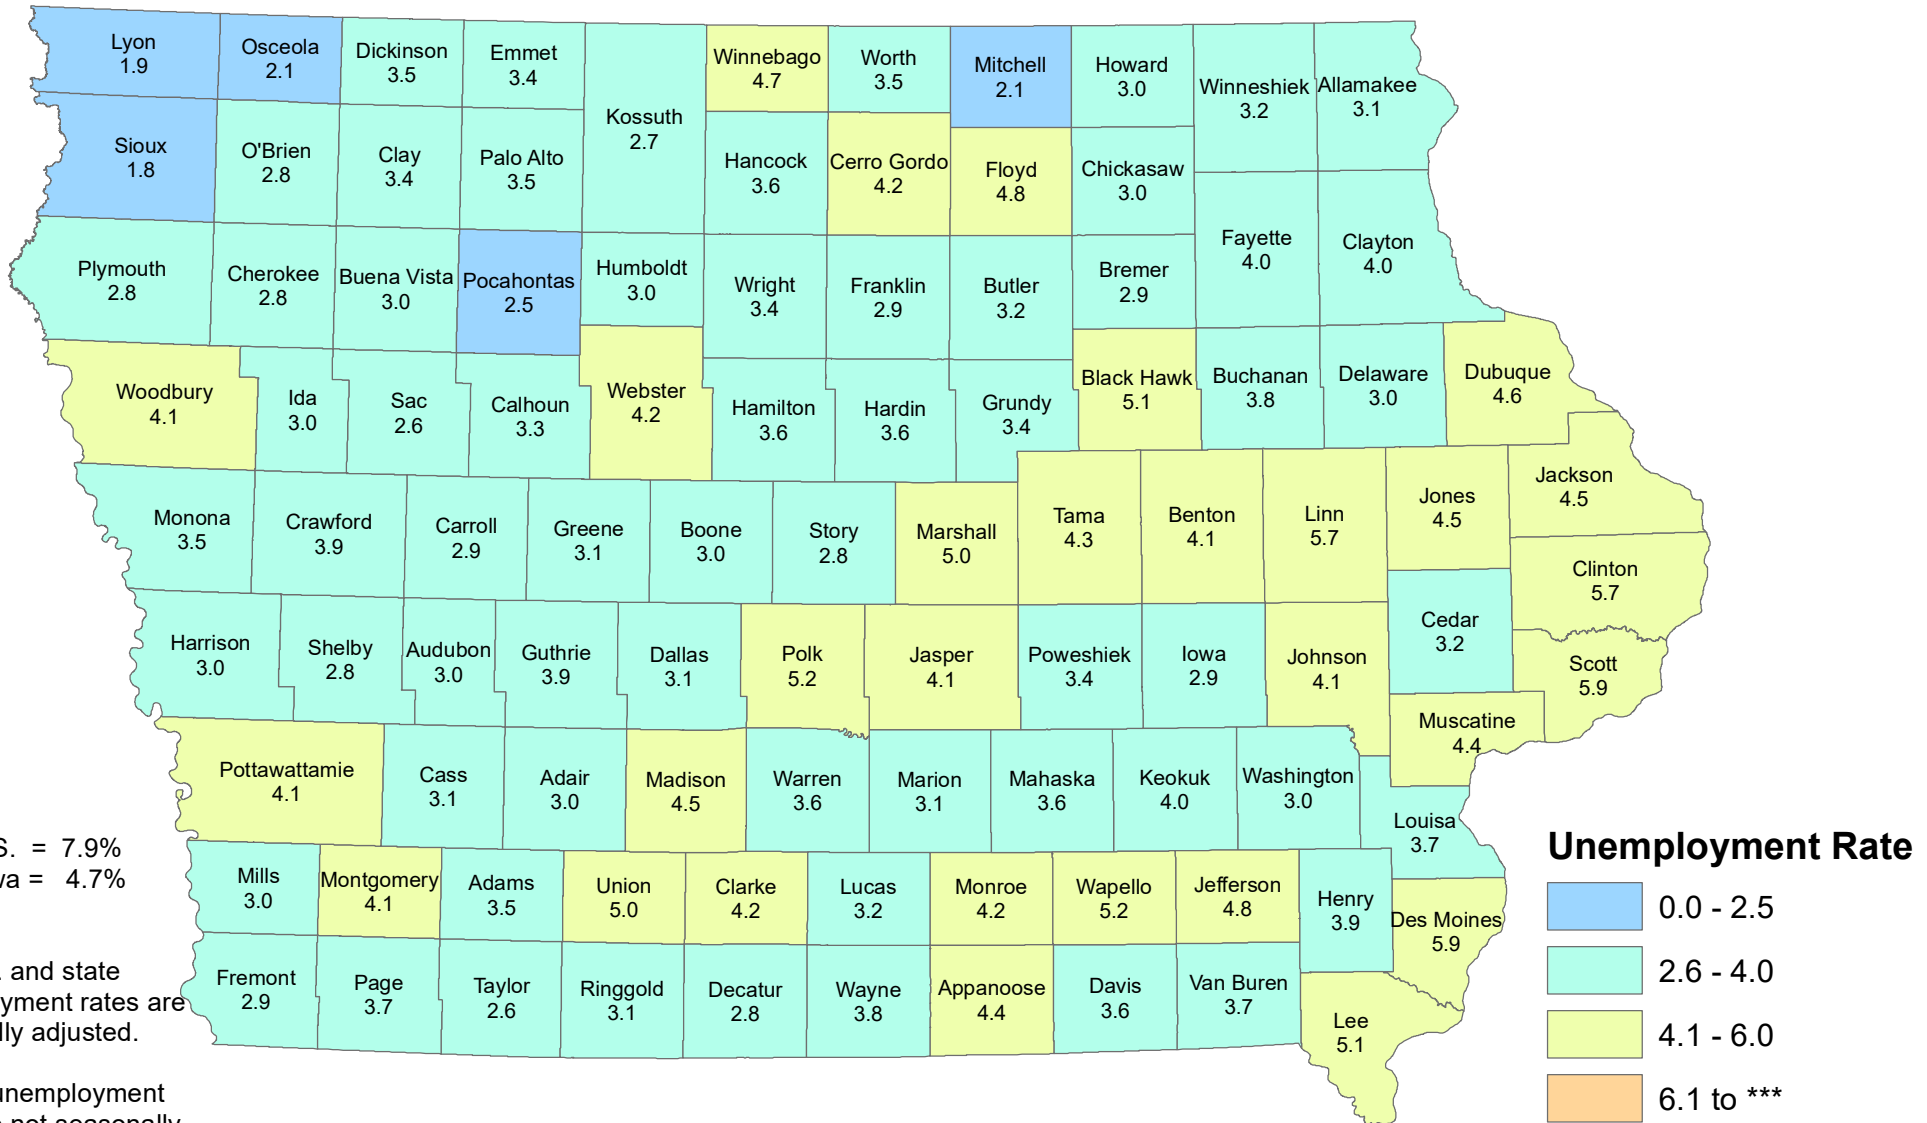

Iowa Unemployment Rates by County

September 2020

NOTE:
The U.S. and state unemployment rates are seasonally adjusted.

County unemployment rates are not seasonally adjusted.

Source: Labor Market Information Division, Iowa Workforce Development