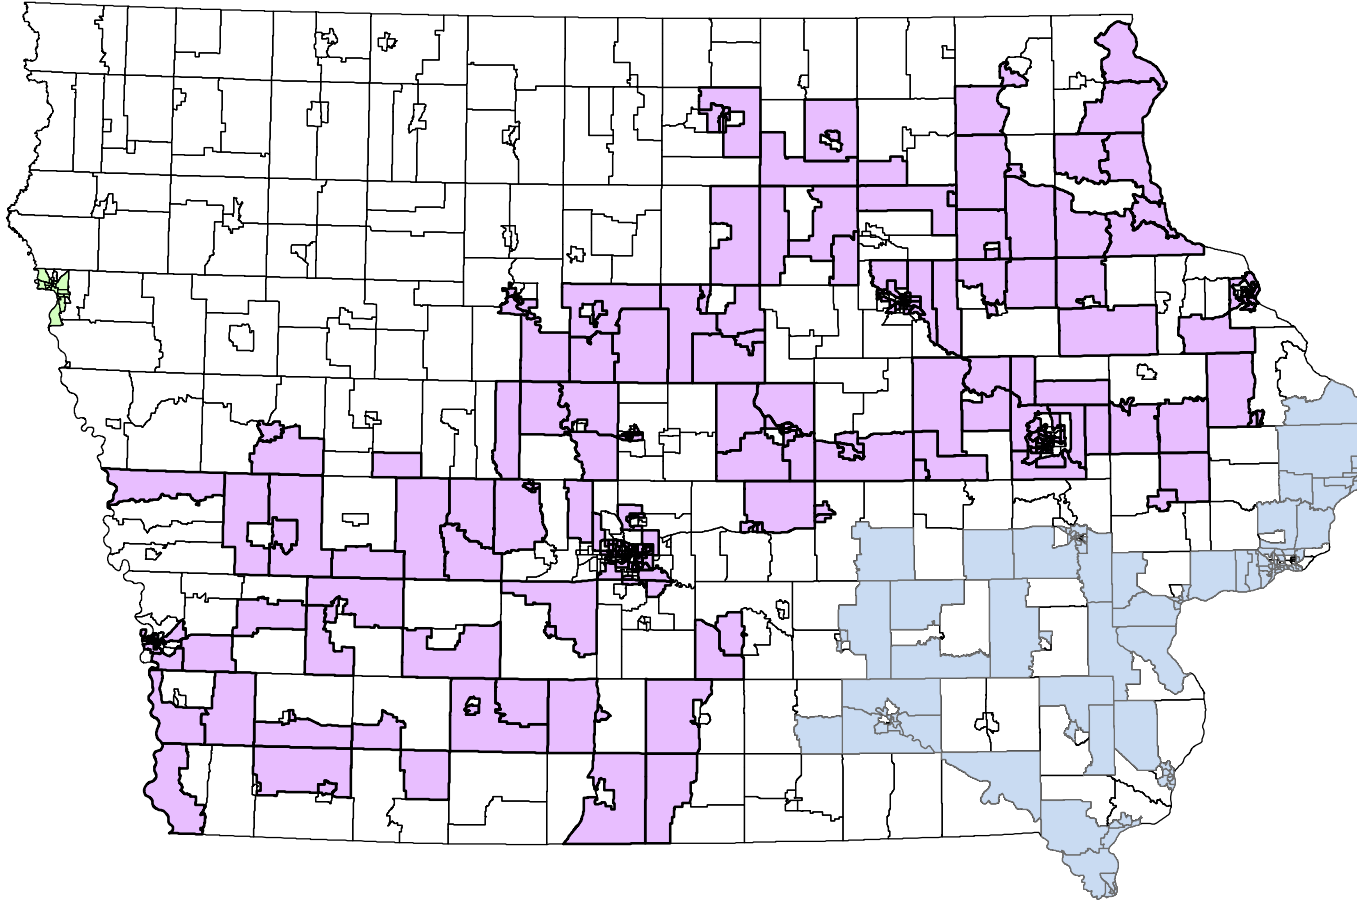

2021 Iowa ASUs

July 2020 to June 2021

ASUs

-  Multiple Iowa Counties ASU
-  SE Iowa ASU
-  Sioux City ASU

Source: Labor Market Information Division, Iowa Workforce Development